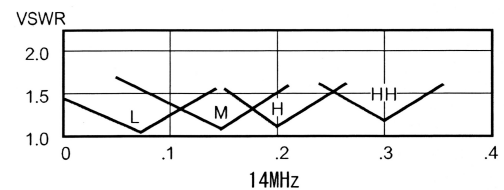

3-Band, Yagi Beam for 7MHz Expanded-Band

☆ 7MHz(3-CH), 14MHz(4-CH), 21MHz(4-CH) Switching

714TW, 714XW, 714XXW

Model 714XW, 3-Band Yagi Beam Antenna

Matching Tuner, BS42

Remote Controller

For being familiar to many avid DXers and contest enthusiasts for many years as a 3-Band Yagi (7, 14, 21MHz) 714-series, it is evolved and newly developed with as 714xW-series, makes it possible to operate the expanded band on 7MHz. It enables to operate newly assigned the extended band above 7.1~7.2MHz by equipping it with matching tuner (BS42). The band switching can be remotely made from a radio shack by switching its controller which could operate not only on 7MHz but also 14MHz and 21MHz with maintaining in the lowering VSWR on each band, it provides you with an comfortable wide-band operation ever.

Model		714TW (714TW-3)	714XW (714XW-3)	714XXW (714XXW-3)	
No. of Element	7MHz	2	3	3	
	14MHz	4	4	5	
	21MHz	4	4	5	
Forward Gain (dBi)	7MHz	7.5	9.0	9.0	
	14MHz	11.0	11.0	12.0	
	21MHz	11.2	11.2	13.0	
Power Capability	7MHz	1.5 (3)	1.5 (3)	1.5 (3)	
	PEP (kW)	14MHz	2.5 (3)	2.5 (3)	2.5 (3)
	21MHz	2.5 (3)	2.5 (3)	2.5 (3)	
Boom Length (m)		8.6	9.9	13.7	
Element Length (m)		13.6	14.6	14.6	
Rotational Radius (m)		7.8	8.8	9.4	
Wind Surface Area (m ²)		1.1	1.4	1.7	
Weight (kg)		30 (31)	37 (38)	58 (59)	
Mast Diameter (mm)		φ 48 ~ 61	φ 48 ~ 61	φ 48 ~ 61	
Control Cable (13VDC)		5-Core	5-Core	5-Core	

714XW VSWR (Typical)

The figures indicated in () is for -3 model.

714-Series Expanded-Band Matching Tuner **BS42** on 7MHz Band

- ★ Upgradable Existing 714-Series By Adding BS42 (Balun Included) For Expanded-Band Operation
- ★ 7.0~7.2MHz Full Coverage by Relay Controlled System
- ★ Remotely Controllable from a Radio Shack (3-CH on 7MHz, 4-CH on 14/21MHz) Maintaining Low VSWR (Control Cable {13VDC} : 5-Core)