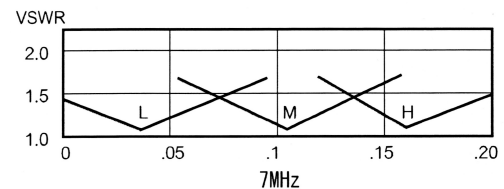

3-Band, Yagi Beam for 7MHz Expanded-Band

☆ 7MHz(3-CH), 14MHz(4-CH), 21MHz(4-CH) Switching

714TW, 714XW, 714XXW

Model 714XW, 3-Band Yagi Beam Antenna

Matching Tuner, BS42

Remote Controller

For being familiar to many avid DXers and contest enthusiasts for many years as a 3-Band Yagi (7, 14, 21MHz) 714-series, it is evolved and newly developed with as 714xW-series, makes it possible to operate the expanded band on 7MHz. It enables to operate newly assigned the extended band above 7.1~7.2MHz by equipping it with matching tuner (BS42). The band switching can be remotely made from a radio shack by switching its controller which could operate not only on 7MHz but also 14MHz and 21MHz with maintaining in the lowering VSWR on each band, it provides you with an comfortable wide-band operation ever.

Model		714TW (714TW-3)	714XW (714XW-3)	714XXW (714XXW-3)	
No. of Element	7MHz	2	3	3	
	14MHz	4	4	5	
	21MHz	4	4	5	
Forward Gain (dBi)	7MHz	7.5	9.0	9.0	
	14MHz	11.0	11.0	12.0	
	21MHz	11.2	11.2	13.0	
Power Capability	7MHz	1.5 (3)	1.5 (3)	1.5 (3)	
	PEP (kW)	14MHz	2.5 (3)	2.5 (3)	2.5 (3)
	21MHz	2.5 (3)	2.5 (3)	2.5 (3)	
Boom Length (m)		8.6	9.9	13.7	
Element Length (m)		13.6	14.6	14.6	
Rotational Radius (m)		7.8	8.8	9.4	
Wind Surface Area (m ²)		1.1	1.4	1.7	
Weight (kg)		30 (31)	37 (38)	58 (59)	
Mast Diameter (mm)		φ 48 ~ 61	φ 48 ~ 61	φ 48 ~ 61	
Control Cable (13VDC)		5-Core	5-Core	5-Core	

714XW VSWR (Typical)

The figures indicated in () is for -3 model.

714-Series Expanded-Band Matching Tuner **BS42** on 7MHz Band

- ★ Upgradable Existing 714-Series By Adding BS42 (Balun Included) For Expanded-Band Operation
- ★ 7.0~7.2MHz Full Coverage by Relay Controlled System
- ★ Remotely Controllable from a Radio Shack (3-CH on 7MHz, 4-CH on 14/21MHz) Maintaining Low VSWR (Control Cable {13VDC} : 5-Core)