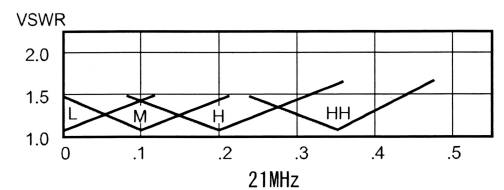

3-Band, Yagi Beam for 7MHz Expanded-Band

☆ 7MHz(3-CH), 14MHz(4-CH), 21MHz(4-CH) Switching

714TW, 714XW, 714XXW

Model 714XW, 3-Band Yagi Beam Antenna

Matching Tuner, BS42

Remote Controller

For being familiar to many avid DXers and contest enthusiasts for many years as a 3-Band Yagi (7, 14, 21MHz) 714-series, it is evolved and newly developed with as 714xW-series, makes it possible to operate the expanded band on 7MHz. It enables to operate newly assigned the extended band above 7.1~7.2MHz by equipping it with matching tuner (BS42). The band switching can be remotely made from a radio shack by switching its controller which could operate not only on 7MHz but also 14MHz and 21MHz with maintaining in the lowering VSWR on each band, it provides you with an comfortable wide-band operation ever.

Model		714TW (714TW-3)	714XW (714XW-3)	714XXW (714XXW-3)	
No. of Element	7MHz	2	3	3	
	14MHz	4	4	5	
	21MHz	4	4	5	
Forward Gain (dBi)	7MHz	7.5	9.0	9.0	
	14MHz	11.0	11.0	12.0	
	21MHz	11.2	11.2	13.0	
Power Capability	7MHz	1.5 (3)	1.5 (3)	1.5 (3)	
	PEP (kW)	14MHz	2.5 (3)	2.5 (3)	2.5 (3)
	21MHz	2.5 (3)	2.5 (3)	2.5 (3)	
Boom Length (m)		8.6	9.9	13.7	
Element Length (m)		13.6	14.6	14.6	
Rotational Radius (m)		7.8	8.8	9.4	
Wind Surface Area (m ²)		1.1	1.4	1.7	
Weight (kg)		30 (31)	37 (38)	58 (59)	
Mast Diameter (mm)		φ 48 ~ 61	φ 48 ~ 61	φ 48 ~ 61	
Control Cable (13VDC)		5-Core	5-Core	5-Core	

714XW VSWR (Typical)

The figures indicated in () is for -3 model.

714-Series Expanded-Band Matching Tuner **BS42** on 7MHz Band

- ★ Upgradable Existing 714-Series By Adding BS42 (Balun Included) For Expanded-Band Operation
- ★ 7.0~7.2MHz Full Coverage by Relay Controlled System
- ★ Remotely Controllable from a Radio Shack (3-CH on 7MHz, 4-CH on 14/21MHz) Maintaining Low VSWR (Control Cable {13VDC} : 5-Core)